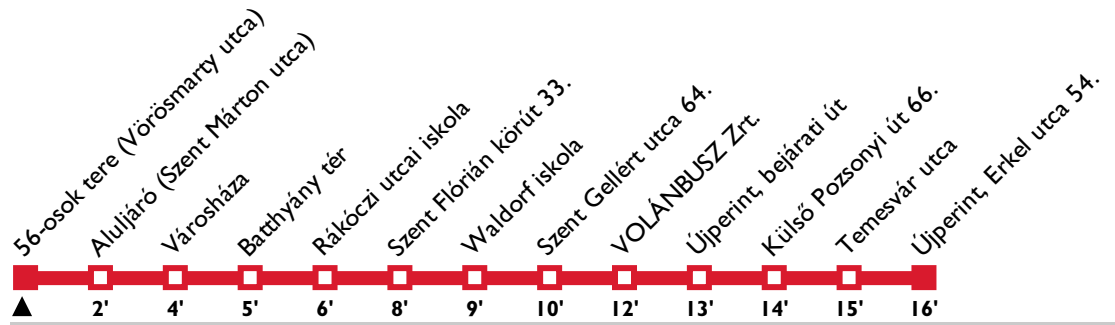

Indulási időpontok EBBŐL A MEGÁLLÓBÓL: / Departure times from here:

Érvényes 2022.02.01-jétől visszavonásig / Valid From 01.02.2022 until recall					
Tanítási napokon On schooldays		Tanzünetben During school holidays		Hétfégen Weekends	
ó/h	perc / minutes	ó/h	perc / minutes	ó/h	perc / minutes
4		4		4	
5	12, 42	5	12, 42	5	17^{HO}
6	12, 42	6	12, 42	6	17
7	12	7	12	7	42
8	12	8	12	8	
9	12	9	12	9	22
10	12	10	12	10	52
11	12	11	12	11	
12	12, 42	12	12, 42	12	22
13	12, 42	13	12, 42	13	17^{HO}, 52
14	12, 42	14	12, 42	14	
15	12, 42	15	12, 42	15	22
16	12, 42	16	12, 42	16	52
17	12	17	12	17	
18	12	18	12	18	52
19	12	19	12	19	
20	12	20	12	20	27
21	12	21	12	21	22^{HO}
22	19	22	19	22	
23		23		23	

Megjegyzés(ek): / Legend:

1. **H:** Volánbusz Zrt. után BPW-Hungária Kft. felé közlekedik / Runs to "BPW-Hungária Kft." after "Volánbusz Zrt."
2. **O:** Csak szabadnapokon közlekedik / Runs on Saturdays only

1004 0213 2103

Olvassa le valós idejű
adatok megtekintéséhez!
Scan for real-time data!

BLAGUSS AGORA
SZOMBATHELY